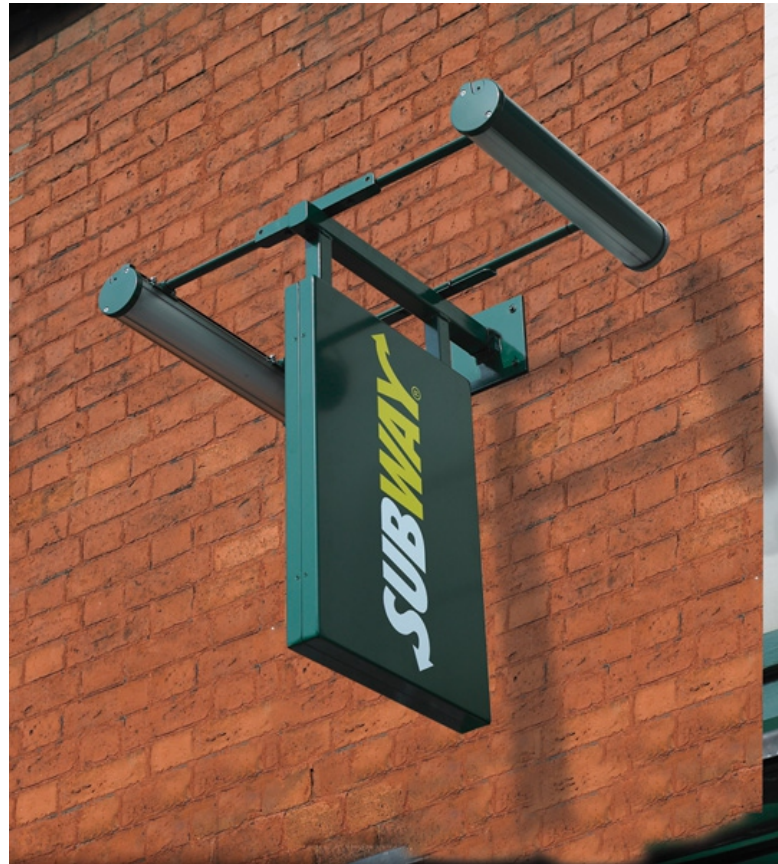

Trough Light Unit for Projection Signs for the contemporary look

Location : various