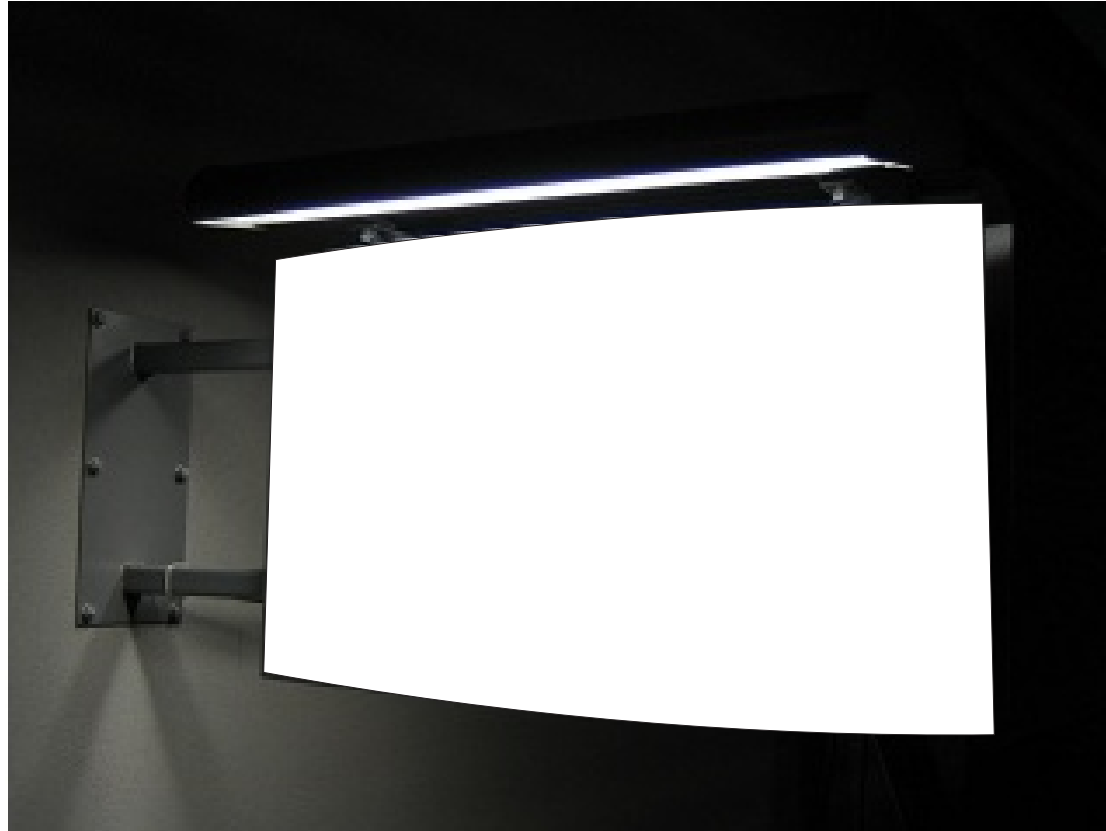

**Location :** Nation wide

**Complete Signs**

0800 018 8841 (t)

[sales@completesigns.co.uk](mailto:sales@completesigns.co.uk)

[www.completesigns.co.uk](http://www.completesigns.co.uk)

**Projection Sign** Heavy duty wrought iron bracket with twin trough units with curvex ali panels