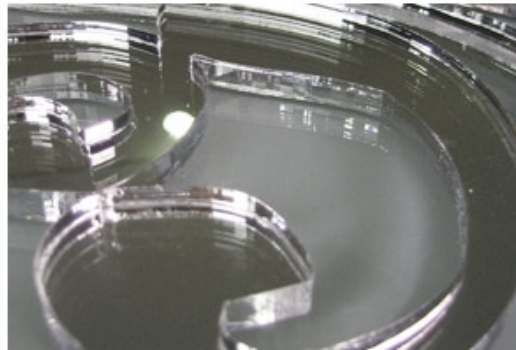

Display Art "Complete MIRA Range"

A FEW DESIGNS THOUSANDS TO CHOOSE FROM.

Why not add spice and charm to simple mirrors?
We will also design and transfer any image or graphic from our Collection,
to any unadorned mirror adding elegance and flare.
Acrylic designed mirrors are an alternative to glass.
Designed to your specification,
MIRA is light weight and easy to ship and install.