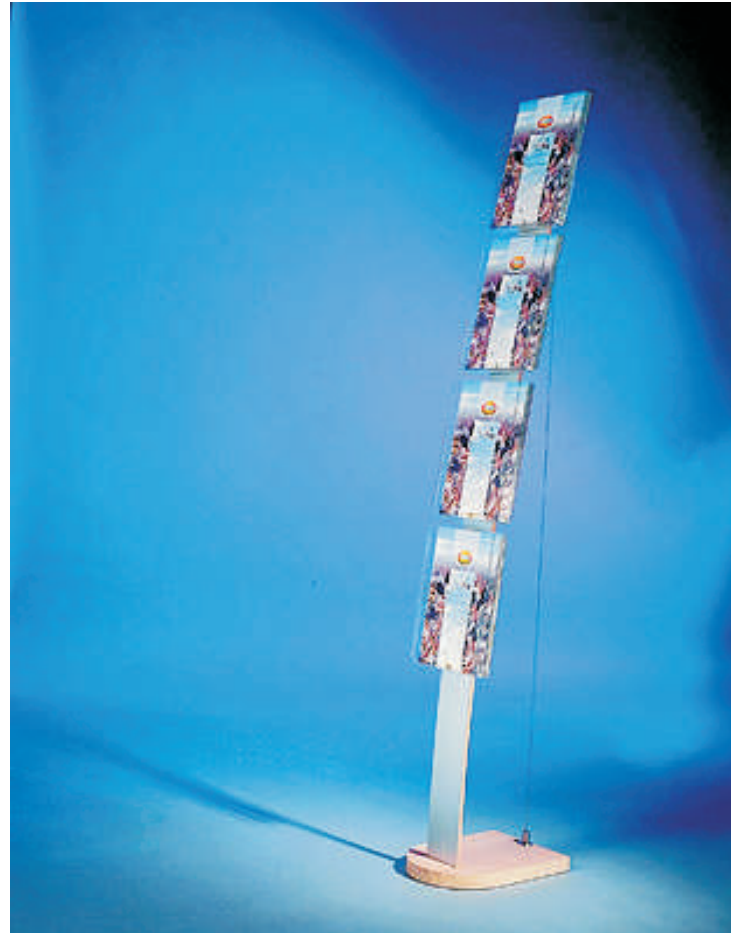

Display Unit "Fix Zip"

Location : Nation wide